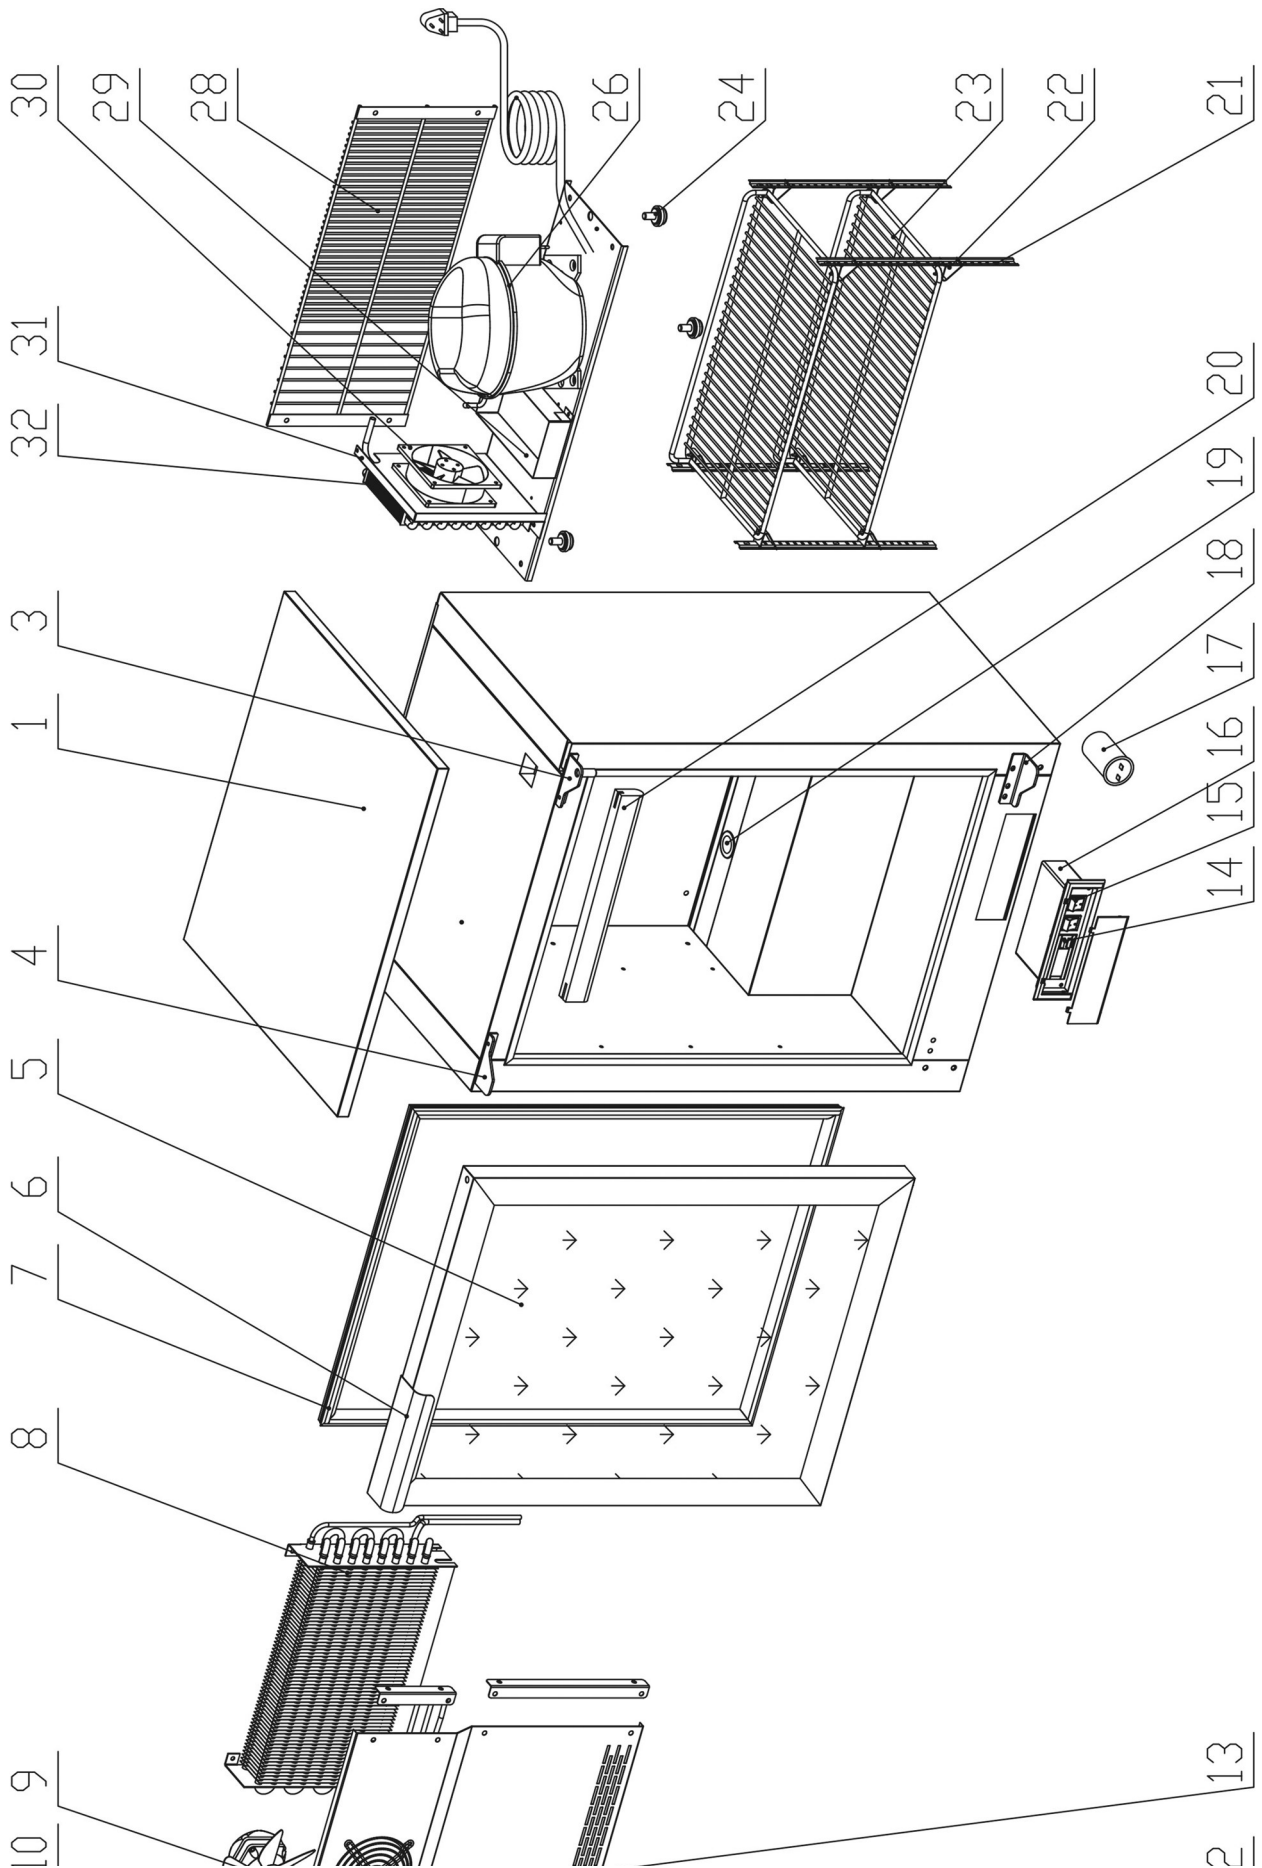

16326 / GF200VSG

Position	ItemNo	Description
01	11271	Top
03	12984	Top Hinge Right
04	12969	Top Hinge Left
05	12233	Glass Door
06	12666	Handle
07	12574	Gasket 2020
08	14238	Evaporator
09	13401	Evaporator Fan
10	13913	Sensor Fixed Clip
11	13515	Fan Cover Bracket
12	14419	Evaporator Cover Bracket
13	14375	Evaporator Cover
14	14066	Thermostat XR06CX 20A Relay Blue Display
15	13754	Main Switch
16	13946	Thermostat Box
17	11883	Capacitor For Door Heater
18	12736	Bottom Hinge
19	11446	Drain Pipe
20	15567	LED Light
21	14991	Rail For Shelves
22	15082	Shelf Clip
23	15188	Wire Shelf
24	14555	Adjustable Feet
26	11703	Compressor EMT2125U R290
28	11830	Compressor Grill
29	11582	Water Pan
30	13322	Condenser Fan
31	13355	Condenser Fan Bracket
32	14089	Condenser
33	15617	LED Power Supply

2023-01-16

16326 / GF200VSG