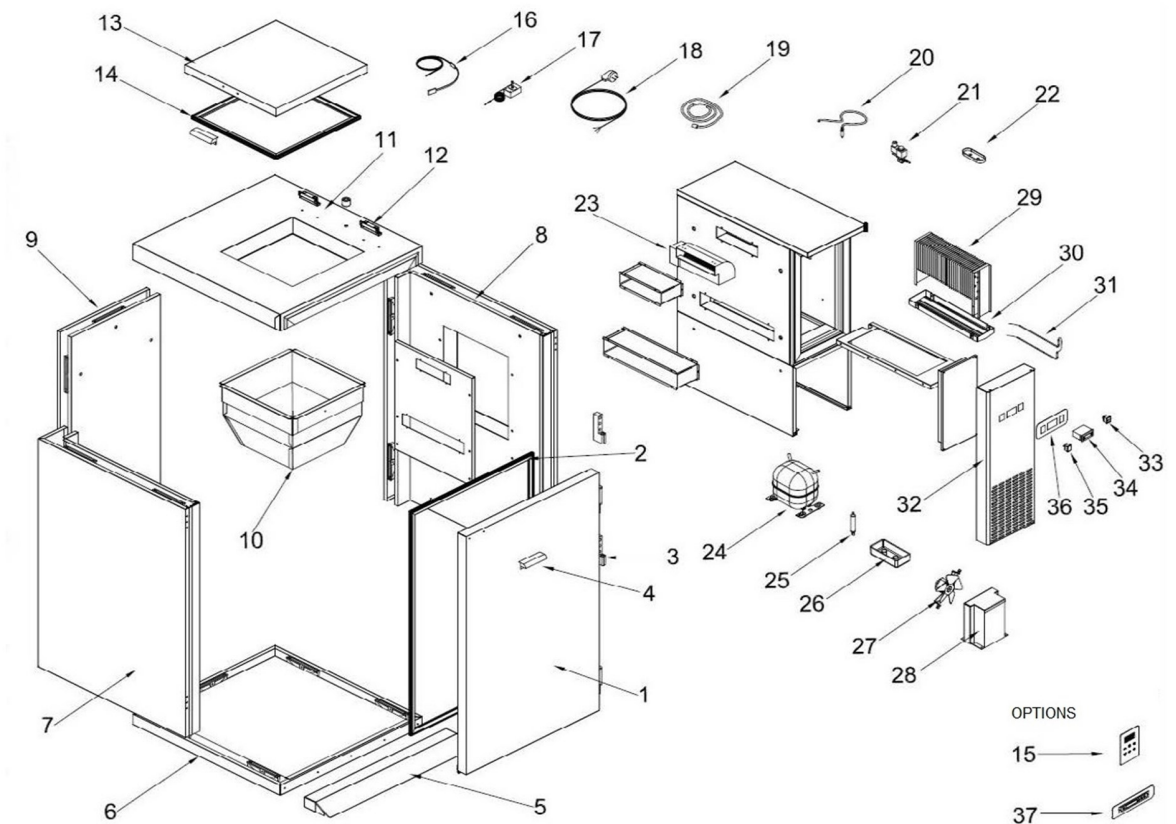

44595 / WBC 240

Position	ItemNo	Description
01	44632	Door
02	44633	Door Gasket
03	44634	Roll-In Refrigerator Hinge
04	44635	Door Handle
05	44636	Ramp Sheet
06	44637	Floor Panel
07	44638	Left Side Panel
08	44639	Right Side Panel
09	44640	Rear Panel
10	44641	Garbage Bulk Sheet
11	44642	Ceiling Panel
12	44643	Hinge
13	44644	Top Cover
14	44645	Top Cover Gasket
15	44646	Water Proof Keyboard
16	44647	Heater
17	44648	Thermostat
19	44425	Probe 3000 mm
20	44426	Probe 1500 mm
21	44649	Solenoid Valve 1/4
22	44650	Probe Cover
23	44651	Cross-Flow Fan
24	44652	Compressor NEK 6181 U R290
25	44653	Filter Drier
26	44654	Compressor Water Pan
27	44655	Fan Blade
28	44656	Condenser
29	44657	Evaporator
30	44658	Evaporator Water Pan
31	44659	Defrost Heater 200 W
32	44660	Control Panel
33	44661	On - Off Switch
34	44662	Digital Thermostat
35	44663	Power Switch
36	44664	Thermostat Label
37	44665	Water Proof Touch Thermostat

2022-11-11

44595 / WBC 240

OPTIONS

15 →

37 →

TEFCOLD®